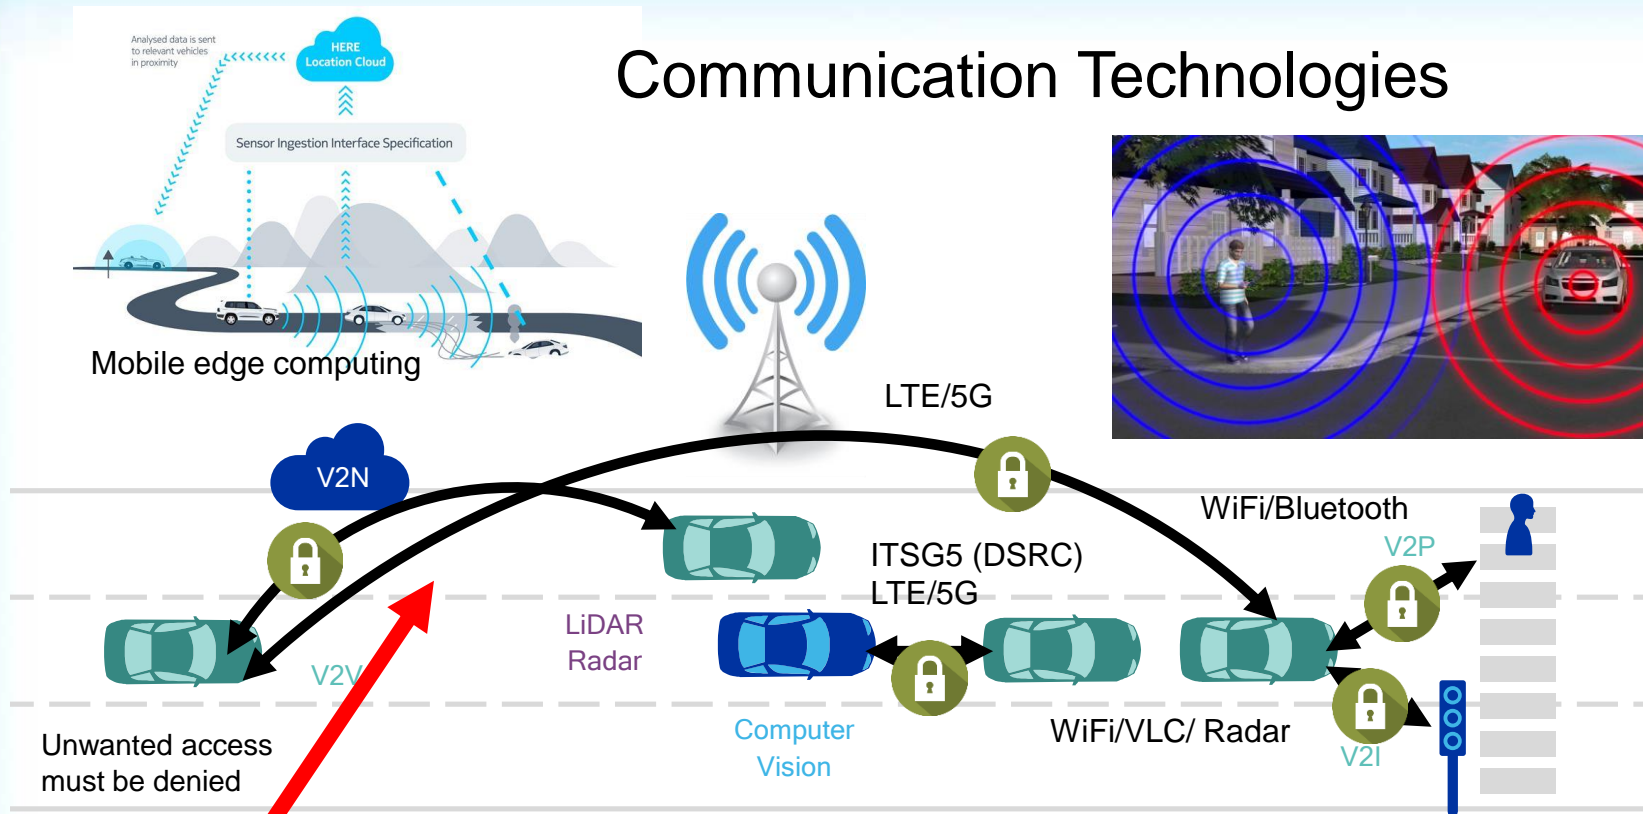

Proposal Introduction (1)

Communication Technologies