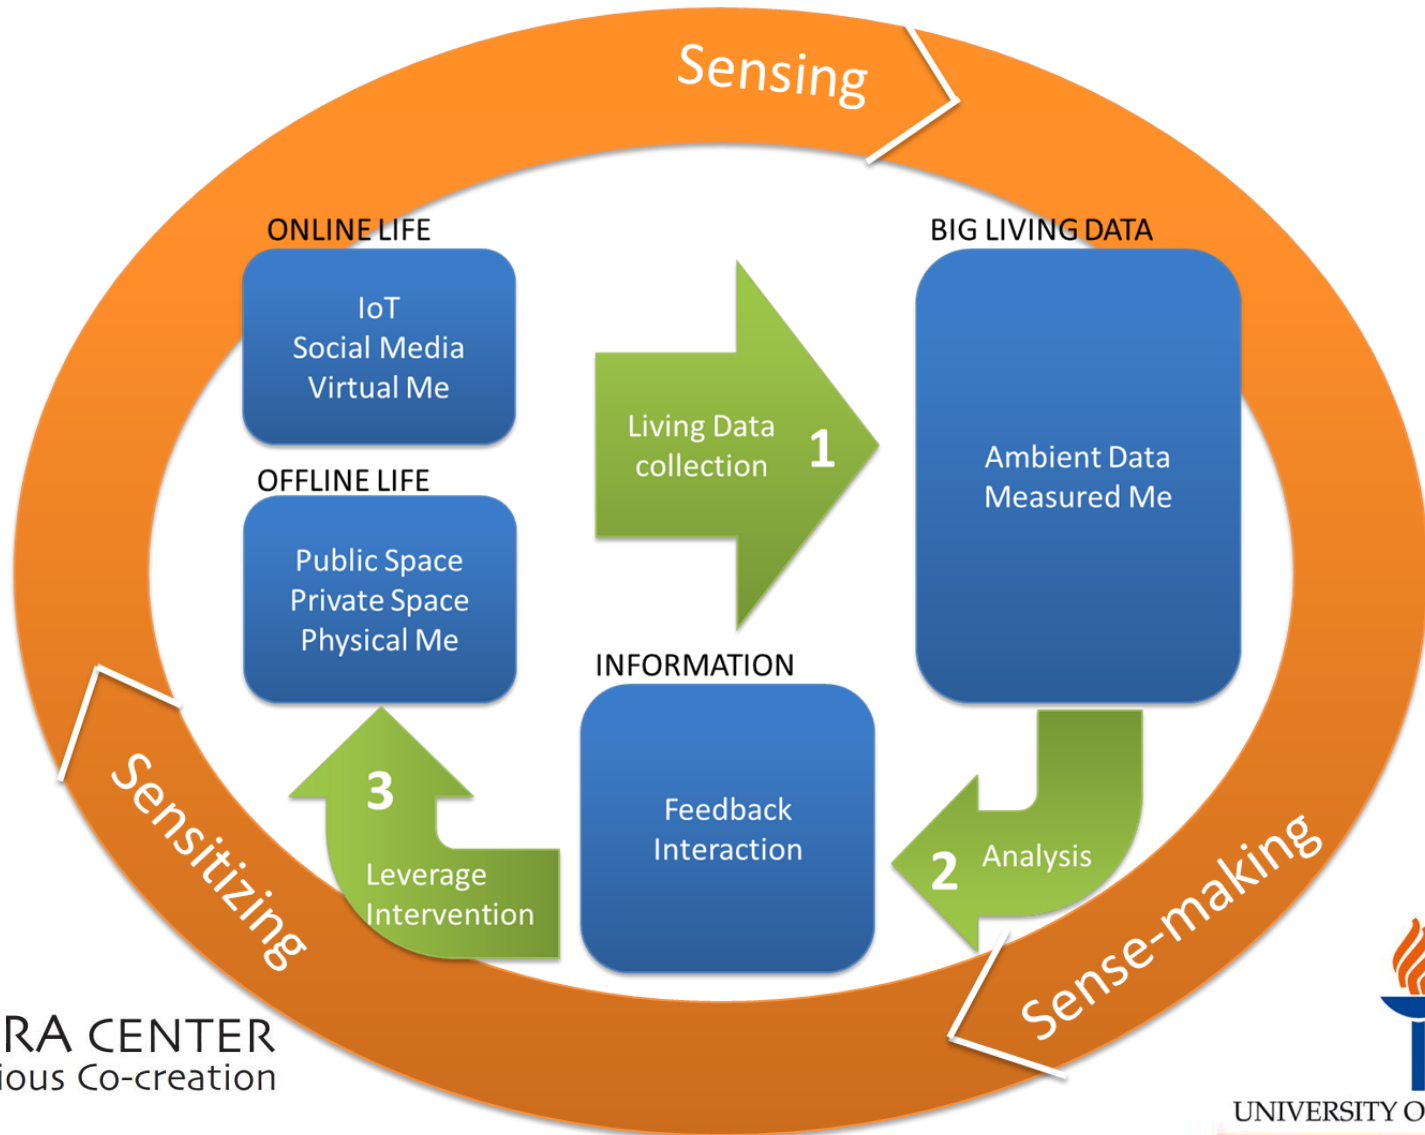

Agora Center

An aerial photograph of the Agora Center campus. The image shows a large, modern building complex situated on a peninsula or near a large body of water. The buildings are multi-story and have a mix of white and grey facades. A prominent feature is a large, curved lake or bay that surrounds part of the campus. In the background, there is a dense forest of tall, thin trees. To the left, a residential area with colorful houses is visible. A bridge crosses the water on the right side of the image. The overall scene is bright and clear, suggesting a sunny day.

**“Benefiting Society
through Interdisciplinary Co-Creation
in the field of Human Technology”**

Digital Sense

Value from Living Data

**Strategic Proposal
2014**

Sacha Helfenstein
Research Coordinator, PhD
Agora Center, Finland

Digital Citysense

*Augmenting life and harnessing value
from a new digital sense
that implants into living spaces,
appliances,
and ourselves.*

Living Data-Loop

Application domains

eHealth & Care

Fitness & Wellbeing

Learning

Work ability and performance

Traffic flow and safety

Sensible cities

Business intelligence

Are we ready?

for DigitalSense?

Building the Sensible City