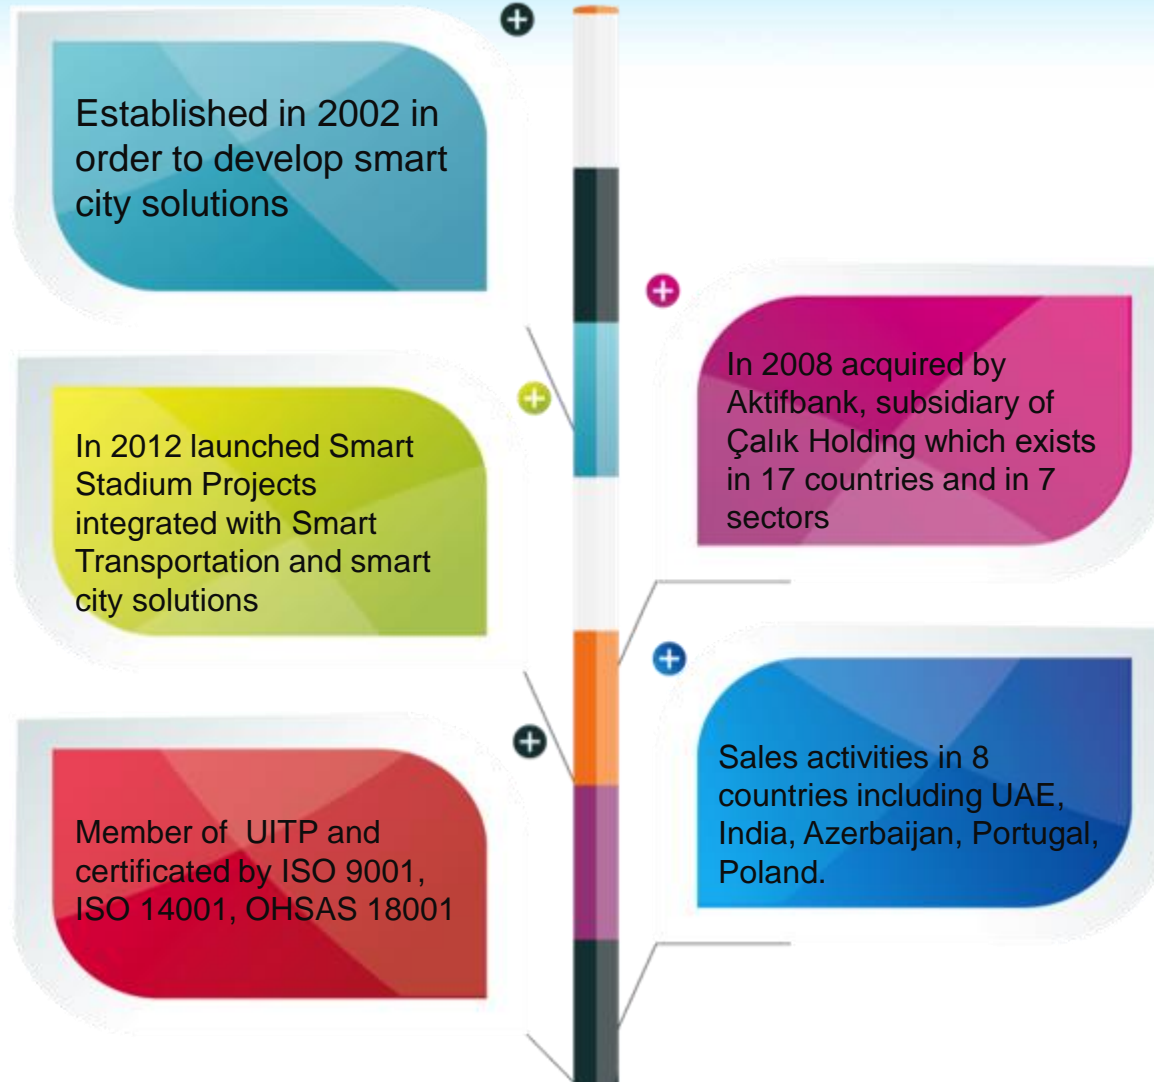

# eltic-Plus<sup>+</sup>

Smart Connected World

Celtic-Plus Event  
28 April 2015, Vienna

# E-Kent

- To improve quality of life in city
- Building a continuous improvement and management platform of city transportation which is modular and interoperable with other systems
- Connecting citizens, municipalities, fleet and drivers in order to give better service with affordable cost and comfort.

# Partners

- EKENT (TURKEY); is project coordinator and will developed Middleware and manage pilot activities
- ATEC (KOREA); has been globally recognized for its technological competitiveness and excellence in product quality, will make the R&D for Driver Console and Bus
- Anadolu Arastirma (TURKEY); has great focus on analytics, optimisation and simulation software. They will develop fleet management core, network planning editors, statistics and optimisation modules and sensor data display screens.
- Partner-3 (company experienced on business)
- Partner -4 (Bus-Stop Locator SystemsResearch )
- Partner -5 (Big data analyzer: Traffic data, social media, etc.)
- Partner -6 (Environmental sensors: indoor, outdoor, passenger counter sensor)
- Partner -7 (Investigation/design of blind tool )