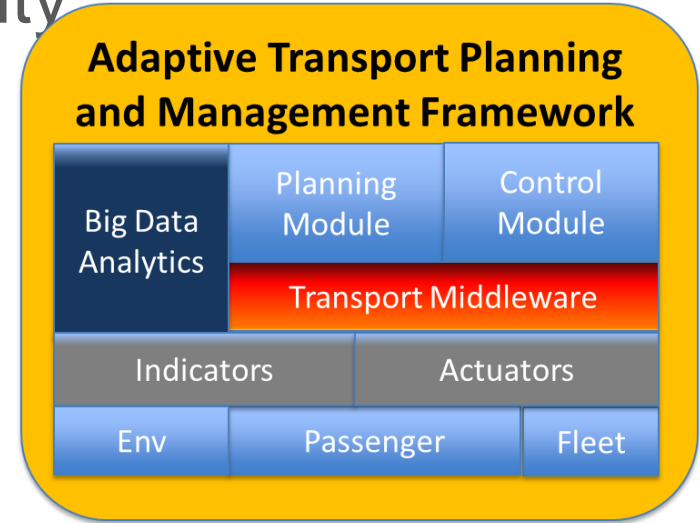

## Pitch of the Project Proposal Adaptive Transport Planning and Management Framework

*Ilhan Alpay*  
*[Ilhan.alpay@e-kent.com.tr](mailto:Ilhan.alpay@e-kent.com.tr)*

# E-Kent

- To improve quality of life in city
- Building a continuous improvement and management platform of city transportation which is modular and interoperable with other systems
- Connecting citizens, municipalities, fleet and drivers in order to give better service with affordable cost and comfort.

# Proposal Introduction (2)

- **Outcome:** Productification of platform with all modules which can be implemented for transportation in an affordable way
- **Impacts to City:** Continuous improvement of transportation quality due to effective measurement and immediate action.
- **Schedule:**
  - January 2016: Project Kickoff (36 Months)