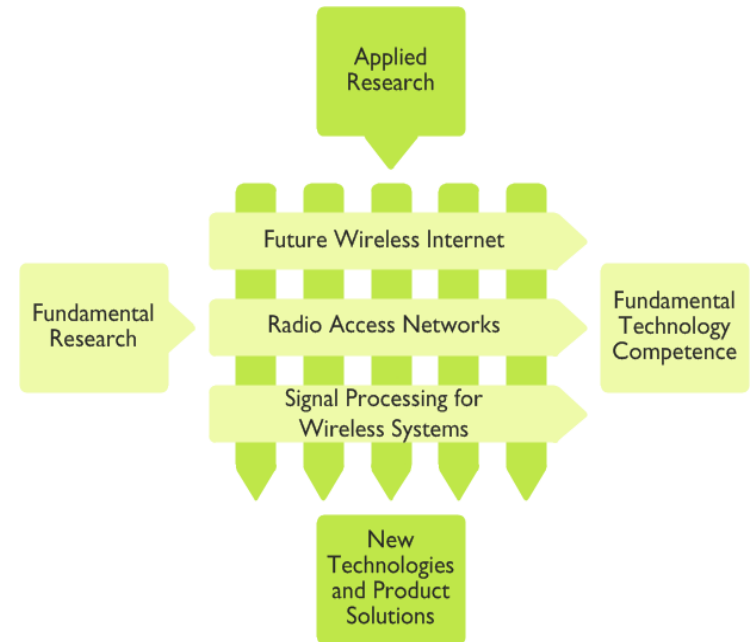

# eltic-Plus<sup>+</sup>

Smart Connected World

Proposers Day  
7 May 2014, Oulu

**ROBust INterworking Heterogeneous networks  
for brOadband access, smart-grid cOntrol, and  
Dependability  
(ROBIN-HOOD)**

*Nandana Rajatheva  
rrajathe@ee.oulu.fi*

- Research and teaching staff: ~ 120
- Total funding ~ 8 M€ / year:
  - 75% external research funding
  - 25% university budget funding
- Research organised under the Centre for Wireless Communications (CWC)
- An international research and working environment
  - High-quality theses and dissertations
  - Peer-reviewed publications
  - Research results to be utilised by research partners in their R&D
  - IPRs
- Master- and doctoral-level training in Wireless Communications Engineering

## Research Division

# Proposal Introduction (2)

- Basic idea is the exploitation of scattered wireless local access networks (gateways) to integrate mobile cellular networks
  - Beyond integration of public hot-spots
  - Capacity enhancement
  - Coverage enhancement (incl. indoor/outdoor)
- Moreover, the proposed heterogeneous system also provides
  - Dependable communication infrastructure (disaster relief)
  - Supporting backbone for smart grids control
- Gateways (e.g., WLAN, etc.)
  - Scattered
  - Connected by fibre, satellite, broadband wireless, etc.