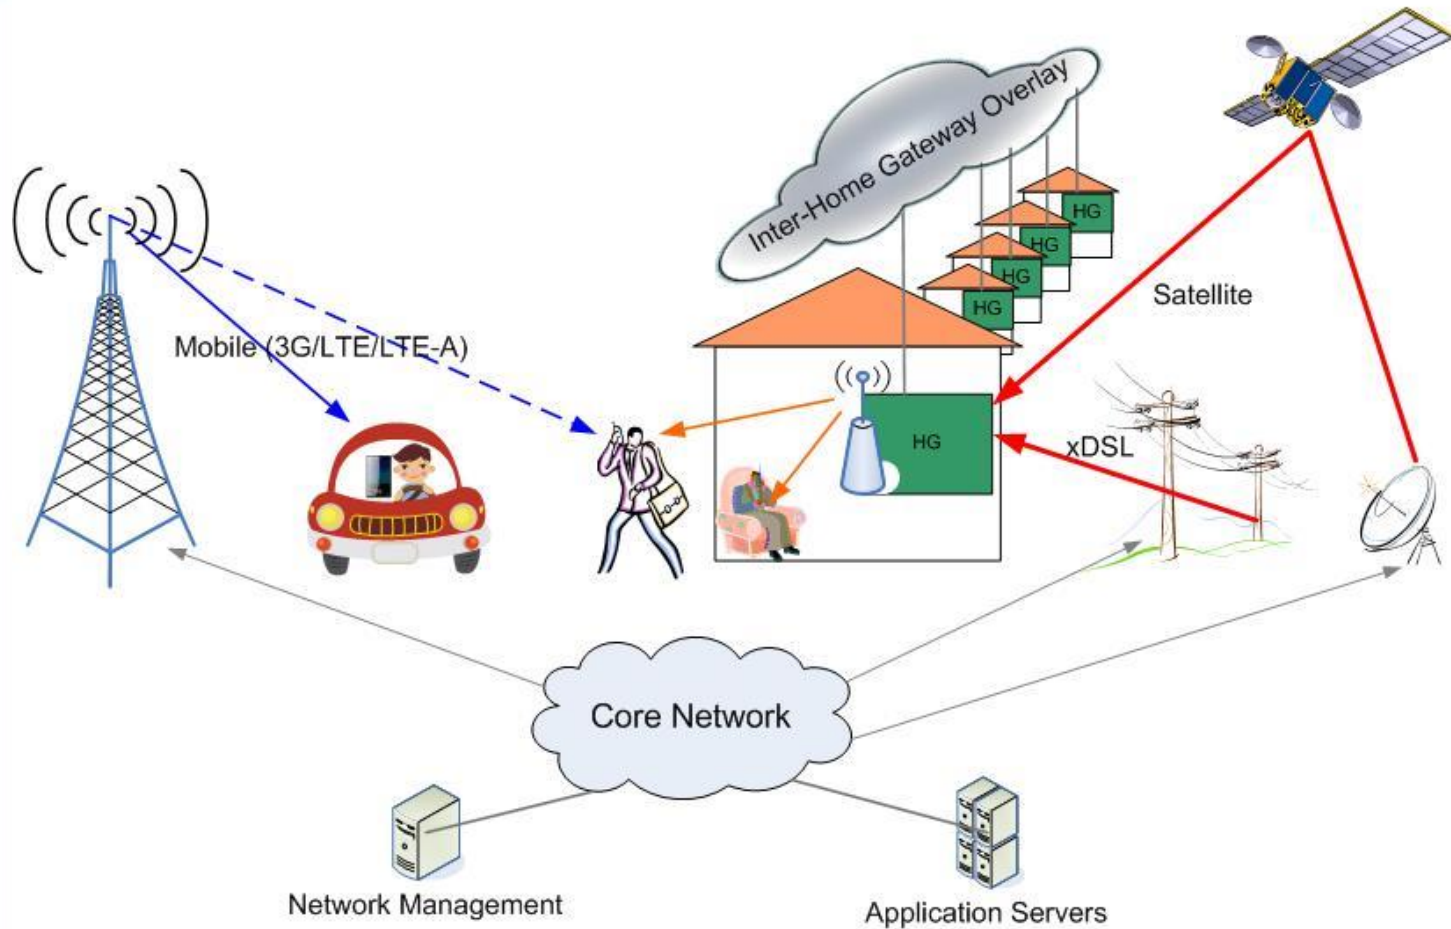

*Nandana Rajatheva  
rrajathe@ee.oulu.fi*

- Research and teaching staff: ~ 120
- Total funding ~ 8 M€ / year:
  - 75% external research funding
  - 25% university budget funding
- Research organised under the Centre for Wireless Communications (CWC)
- An international research and working environment
  - High-quality theses and dissertations
  - Peer-reviewed publications
  - Research results to be utilised by research partners in their R&D
  - IPRs
- Master- and doctoral-level training in Wireless Communications Engineering

## Research Division

# Proposal Introduction (2)

- Basic idea is the exploitation of scattered wireless local access networks (gateways) to integrate mobile cellular networks
  - Beyond integration of public hot-spots
  - Capacity enhancement
  - Coverage enhancement (incl. indoor/outdoor)
- Moreover, the proposed heterogeneous system also provides
  - Dependable communication infrastructure (disaster relief)
  - Supporting backbone for smart grids control
- Gateways (e.g., WLAN, etc.)
  - Scattered
  - Connected by fibre, satellite, broadband wireless, etc.