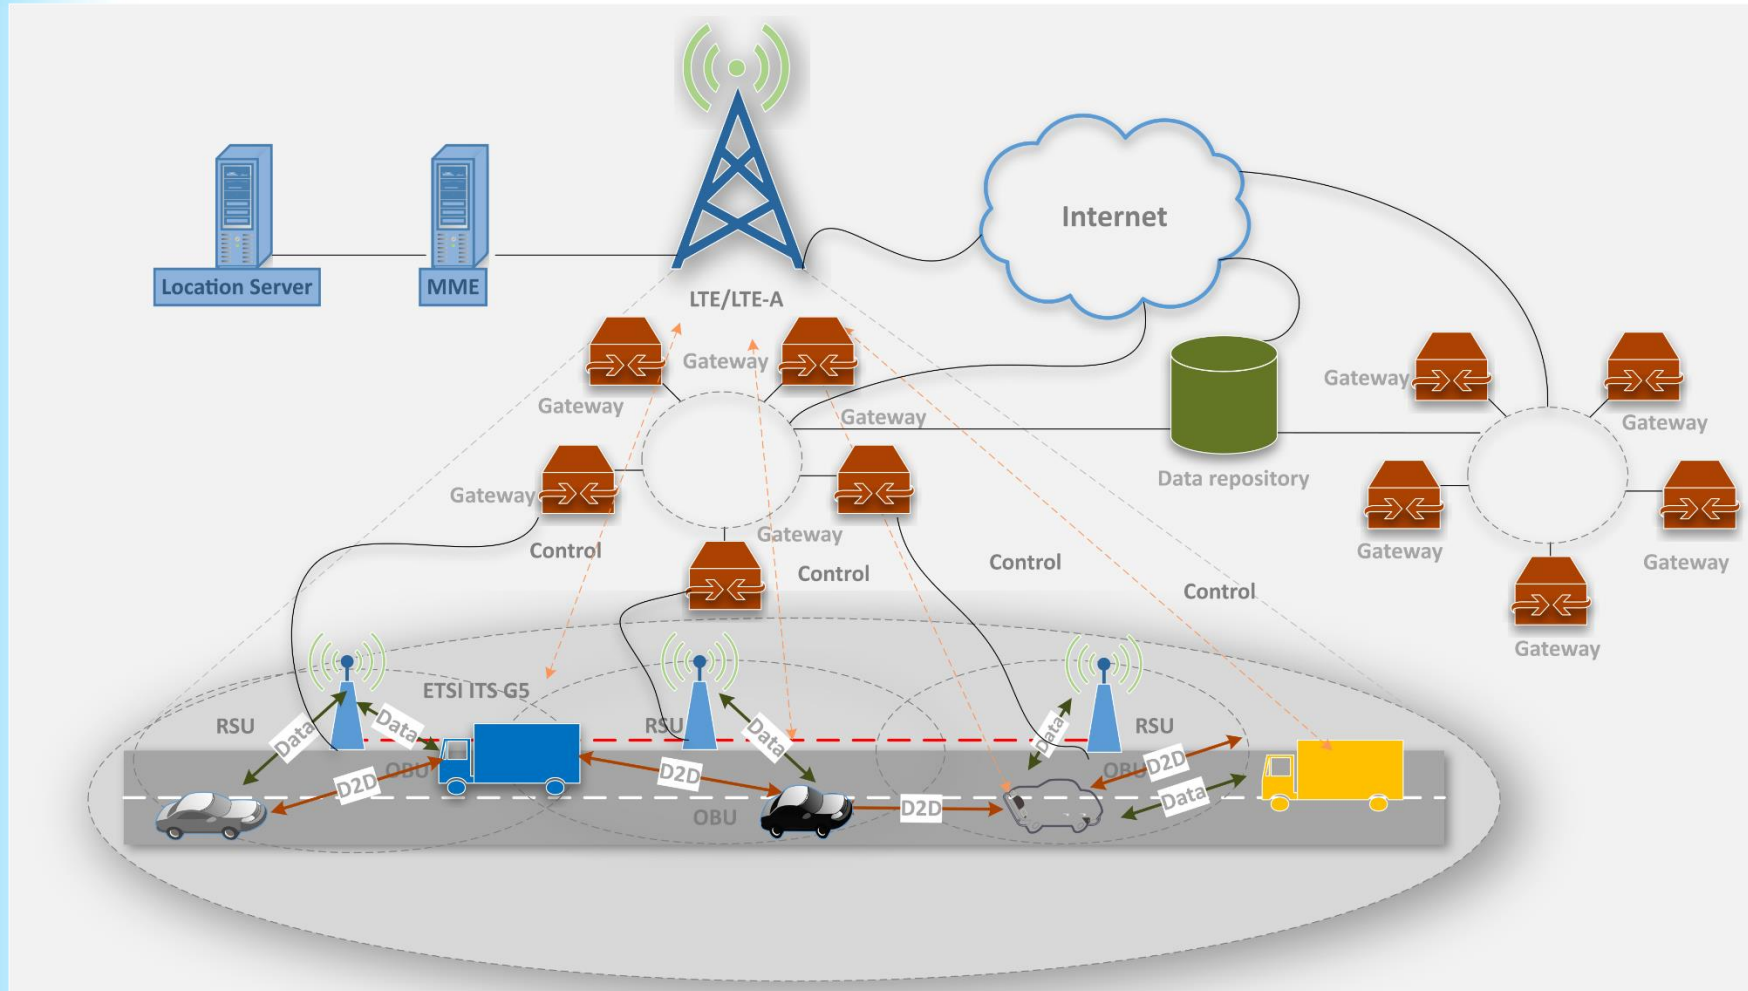

## ICON: Intelligent Vehicular Communication for 5G Networks

M. Alam

Instituto de Telecomunicações – Portugal

instituto de  
telecomunicações

- **Towards 5G vehicular communication**
  - **Traffic offloading**
  - **Device to Device communication**
- **Always connected (a hybrid solution)**
  - **Enhance throughput**
  - **Support of delay constraint communication**
  - **Enhance converge**
  - **QoS**
- **Secure and cooperative Vehicular communication**
- **Proximity Services**
- **Large Scale testbed based testing (min 500 devices)**

# ICON – Concept Scenario

- D2D vehicular Communication
- Proximity Services

# Target Product

- We are expecting to produce a final product accomplishing ICON defined goals.
- Existing Prototype: IT2S