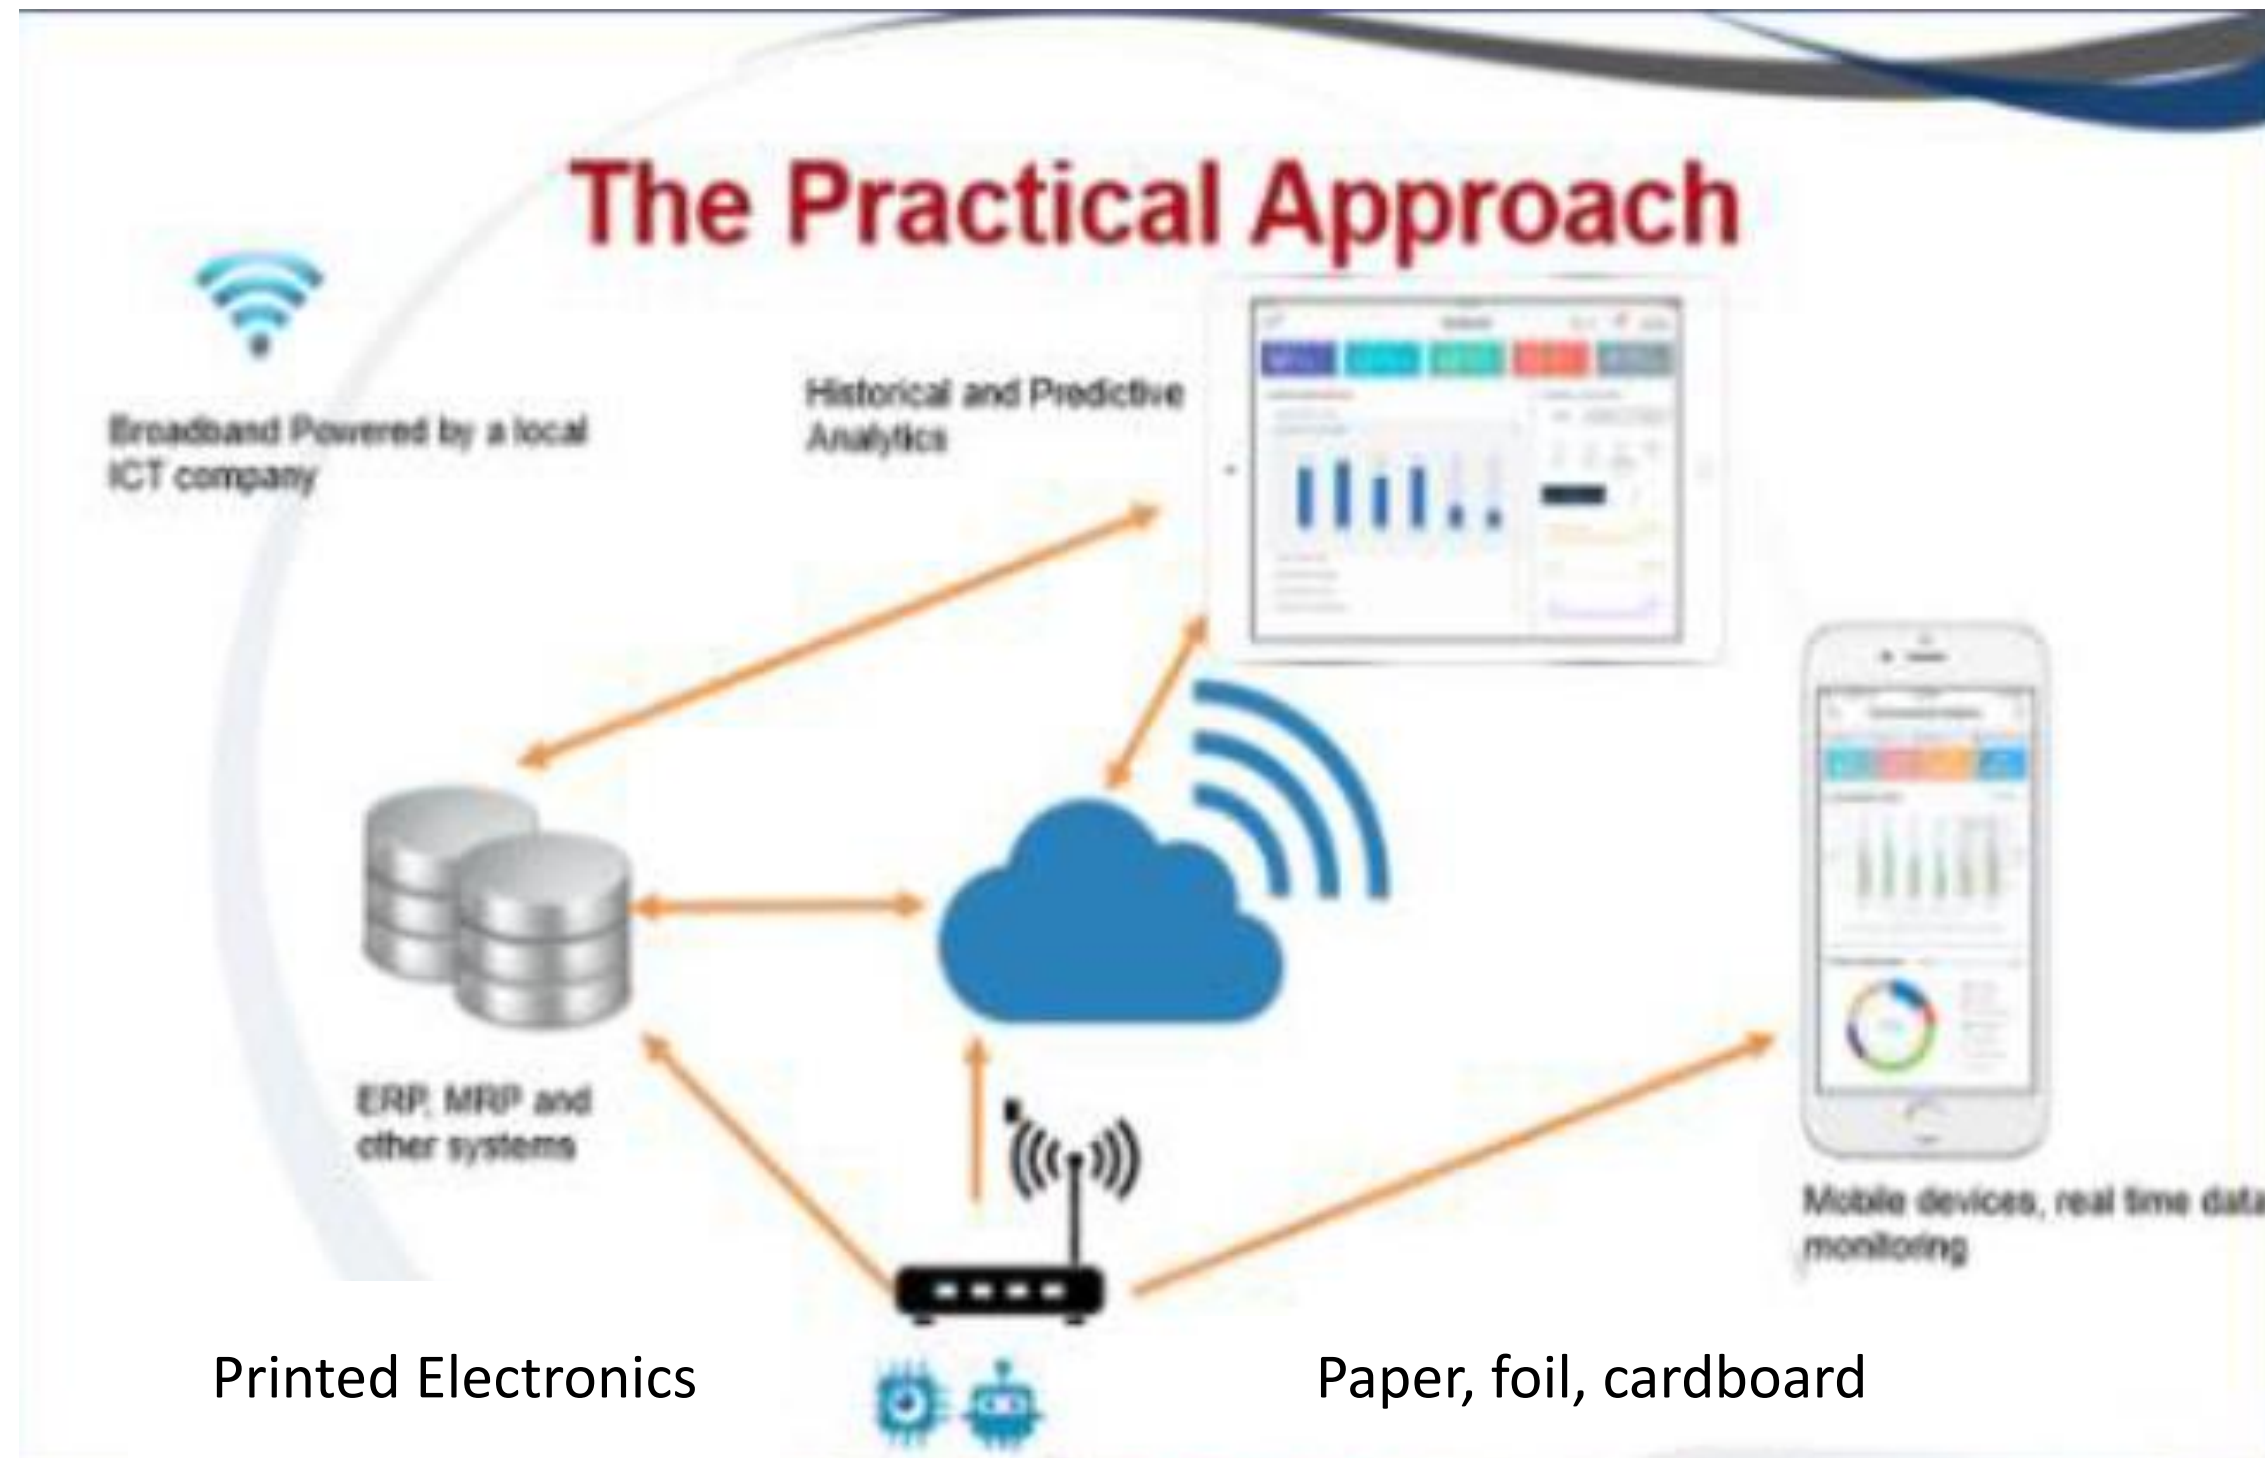

Proposal Introduction

Automated Kanban systems

Automate Pull Flow Systems

Accurate Inventory Monitoring

Vision is to implement this solution in manufacturing, retail agricultural and medical sectors.

We want to dominate in this technology and implement it in other sectors as well